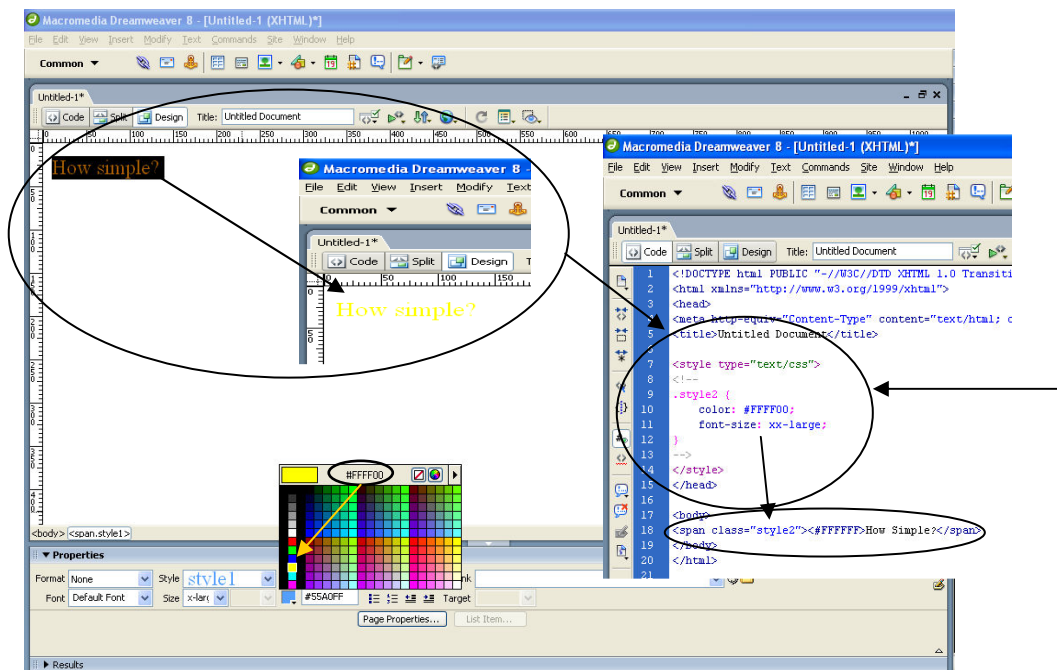

Ok, HEX colours.

‘The code of which websites use.’ (#000000 = Black)

Confused already? No need to be.

Let’s start on Dreamweaver uses.

As you can see, the text is a default black.

So, if you where to change the colour to Yellow, the code would be ‘#FFFF00’

The HTML code in Dreamweaver is a bit different to normal HTML; this automatically makes a page code (or page style sheet) for that colour

The text would then change.

Do you get it? No, Well... I don’t know how to explain it better. Sorry!

Now for fireworks!

Same concept White = #FFFFFF

This page is white so the HEX colour is?

White! #FFFFFF

Now, this shall be changed to... A Dark green.

HEX colour = #009900

There, selected the colour, Dark green using the colour select tool.