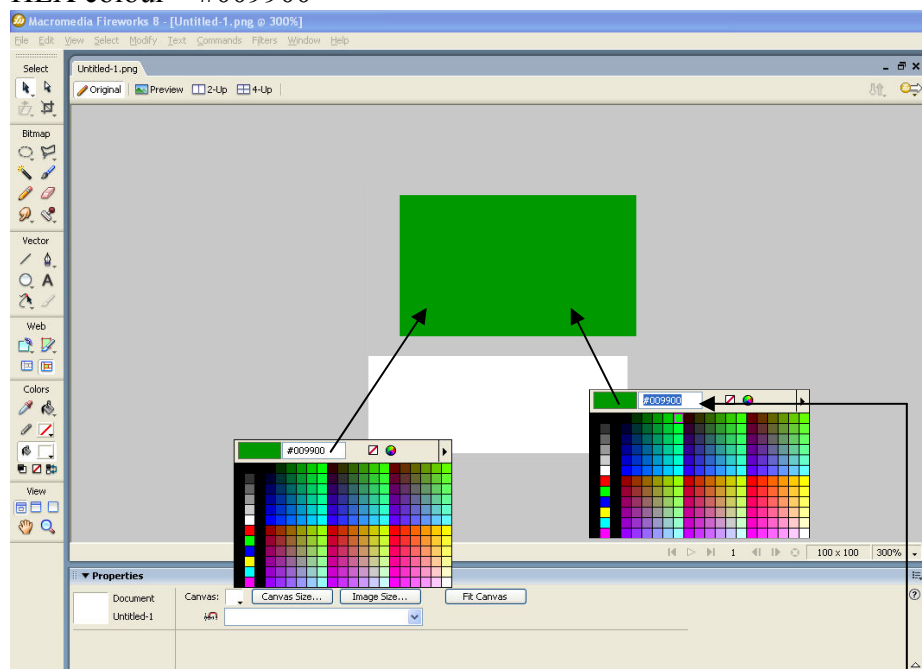

The HTML code in Dreamweaver is a bit different to normal HTML; this automatically makes a page code (or page style sheet) for that colour

The text would then change.

Do you get it? No, Well... I don’t know how to explain it better. Sorry!

Now for fireworks!

Same concept White = #FFFFFF

This page is white so the HEX colour is?

White! #FFFFFF

Now, this shall be changed to... A Dark green.

HEX colour = #009900

There, selected the colour, Dark green using the colour select tool.